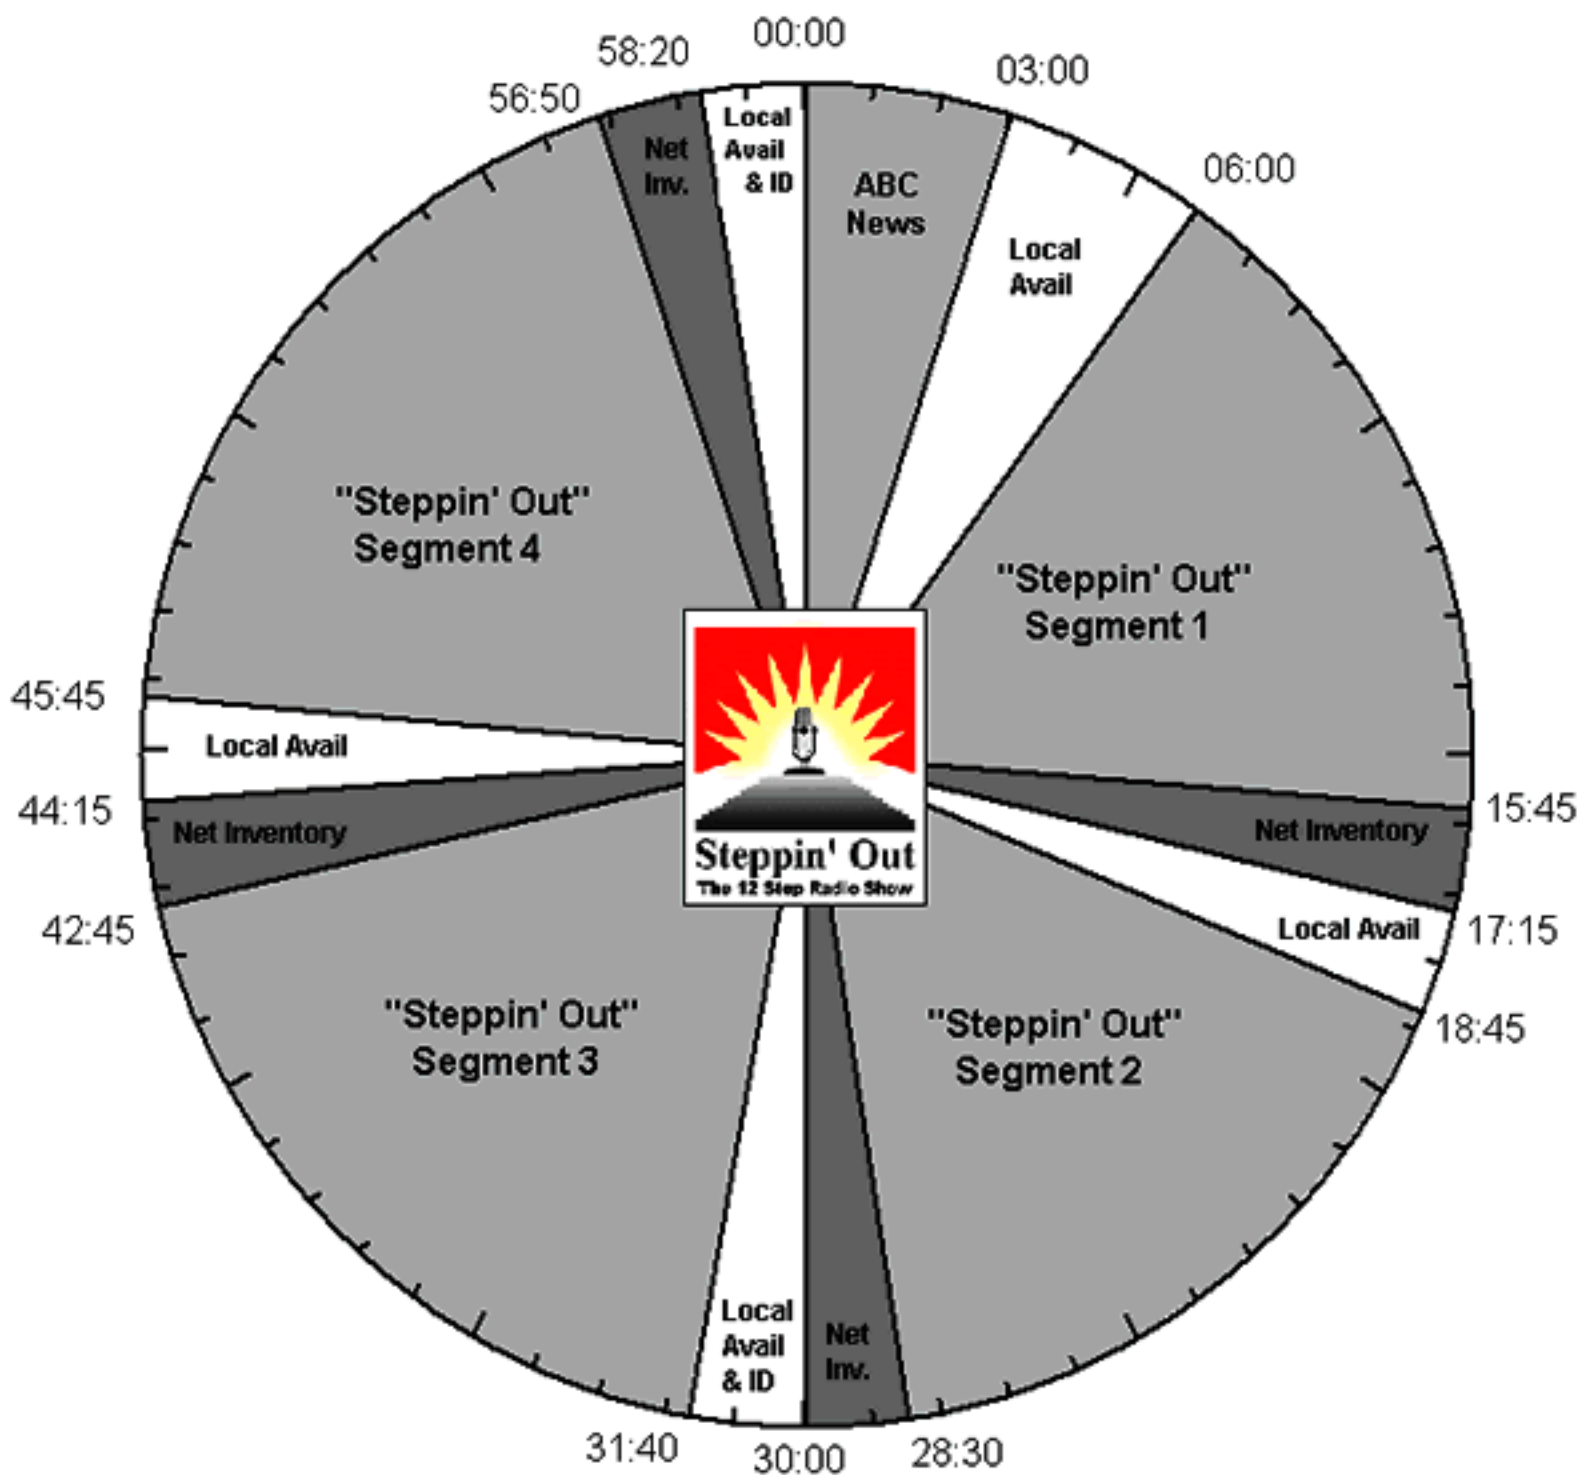

Steppin' Out: The 12-Step Radio Show

Program Clock

Fed via Satellite AMC-8
ABC Starguide
Provider: ABC NY

Live feed:
Saturday Nights 11:00p.m. - 1:00a.m. ET
Service: SAT SRVS 02L/R (Select the LEFT Channel)

Refeed:
Sunday Mornings 6:00a.m. - 8:00a.m. ET
Service: SAT SRVS 03L/R (Select the LEFT Channel)