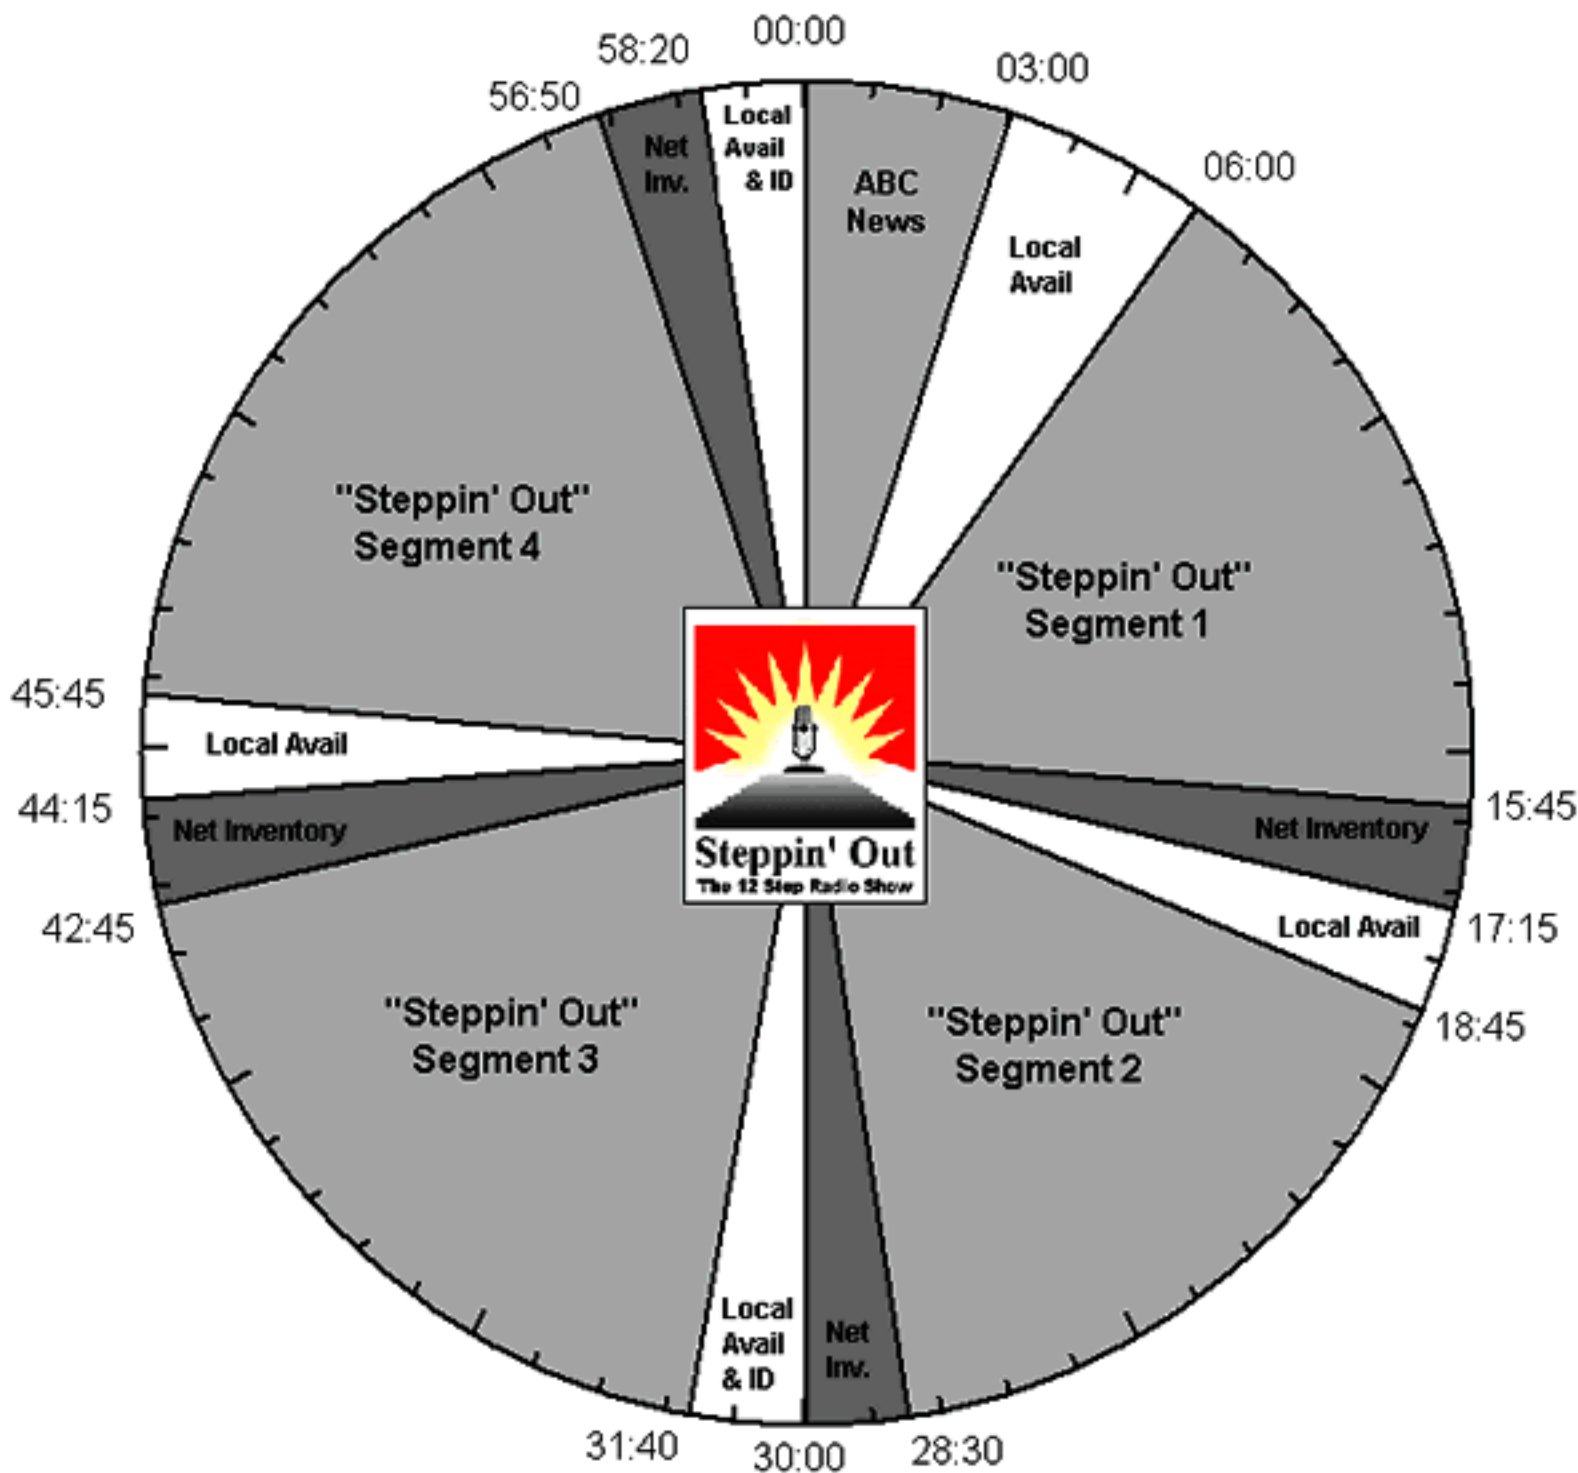

Steppin' Out: The 12-Step Radio Show

Program Clock

Fed via Satellite AMC-8
ABC Starguide
Provider: ABC NY

Live feed:
Saturday Nights 11:00p.m. - 1:00a.m. ET
Service: SAT SRVS 02L/R (Select the LEFT Channel)

Refeed:
Sunday Mornings 6:00a.m. - 8:00a.m. ET
Service: SAT SRVS 03L/R (Select the LEFT Channel)